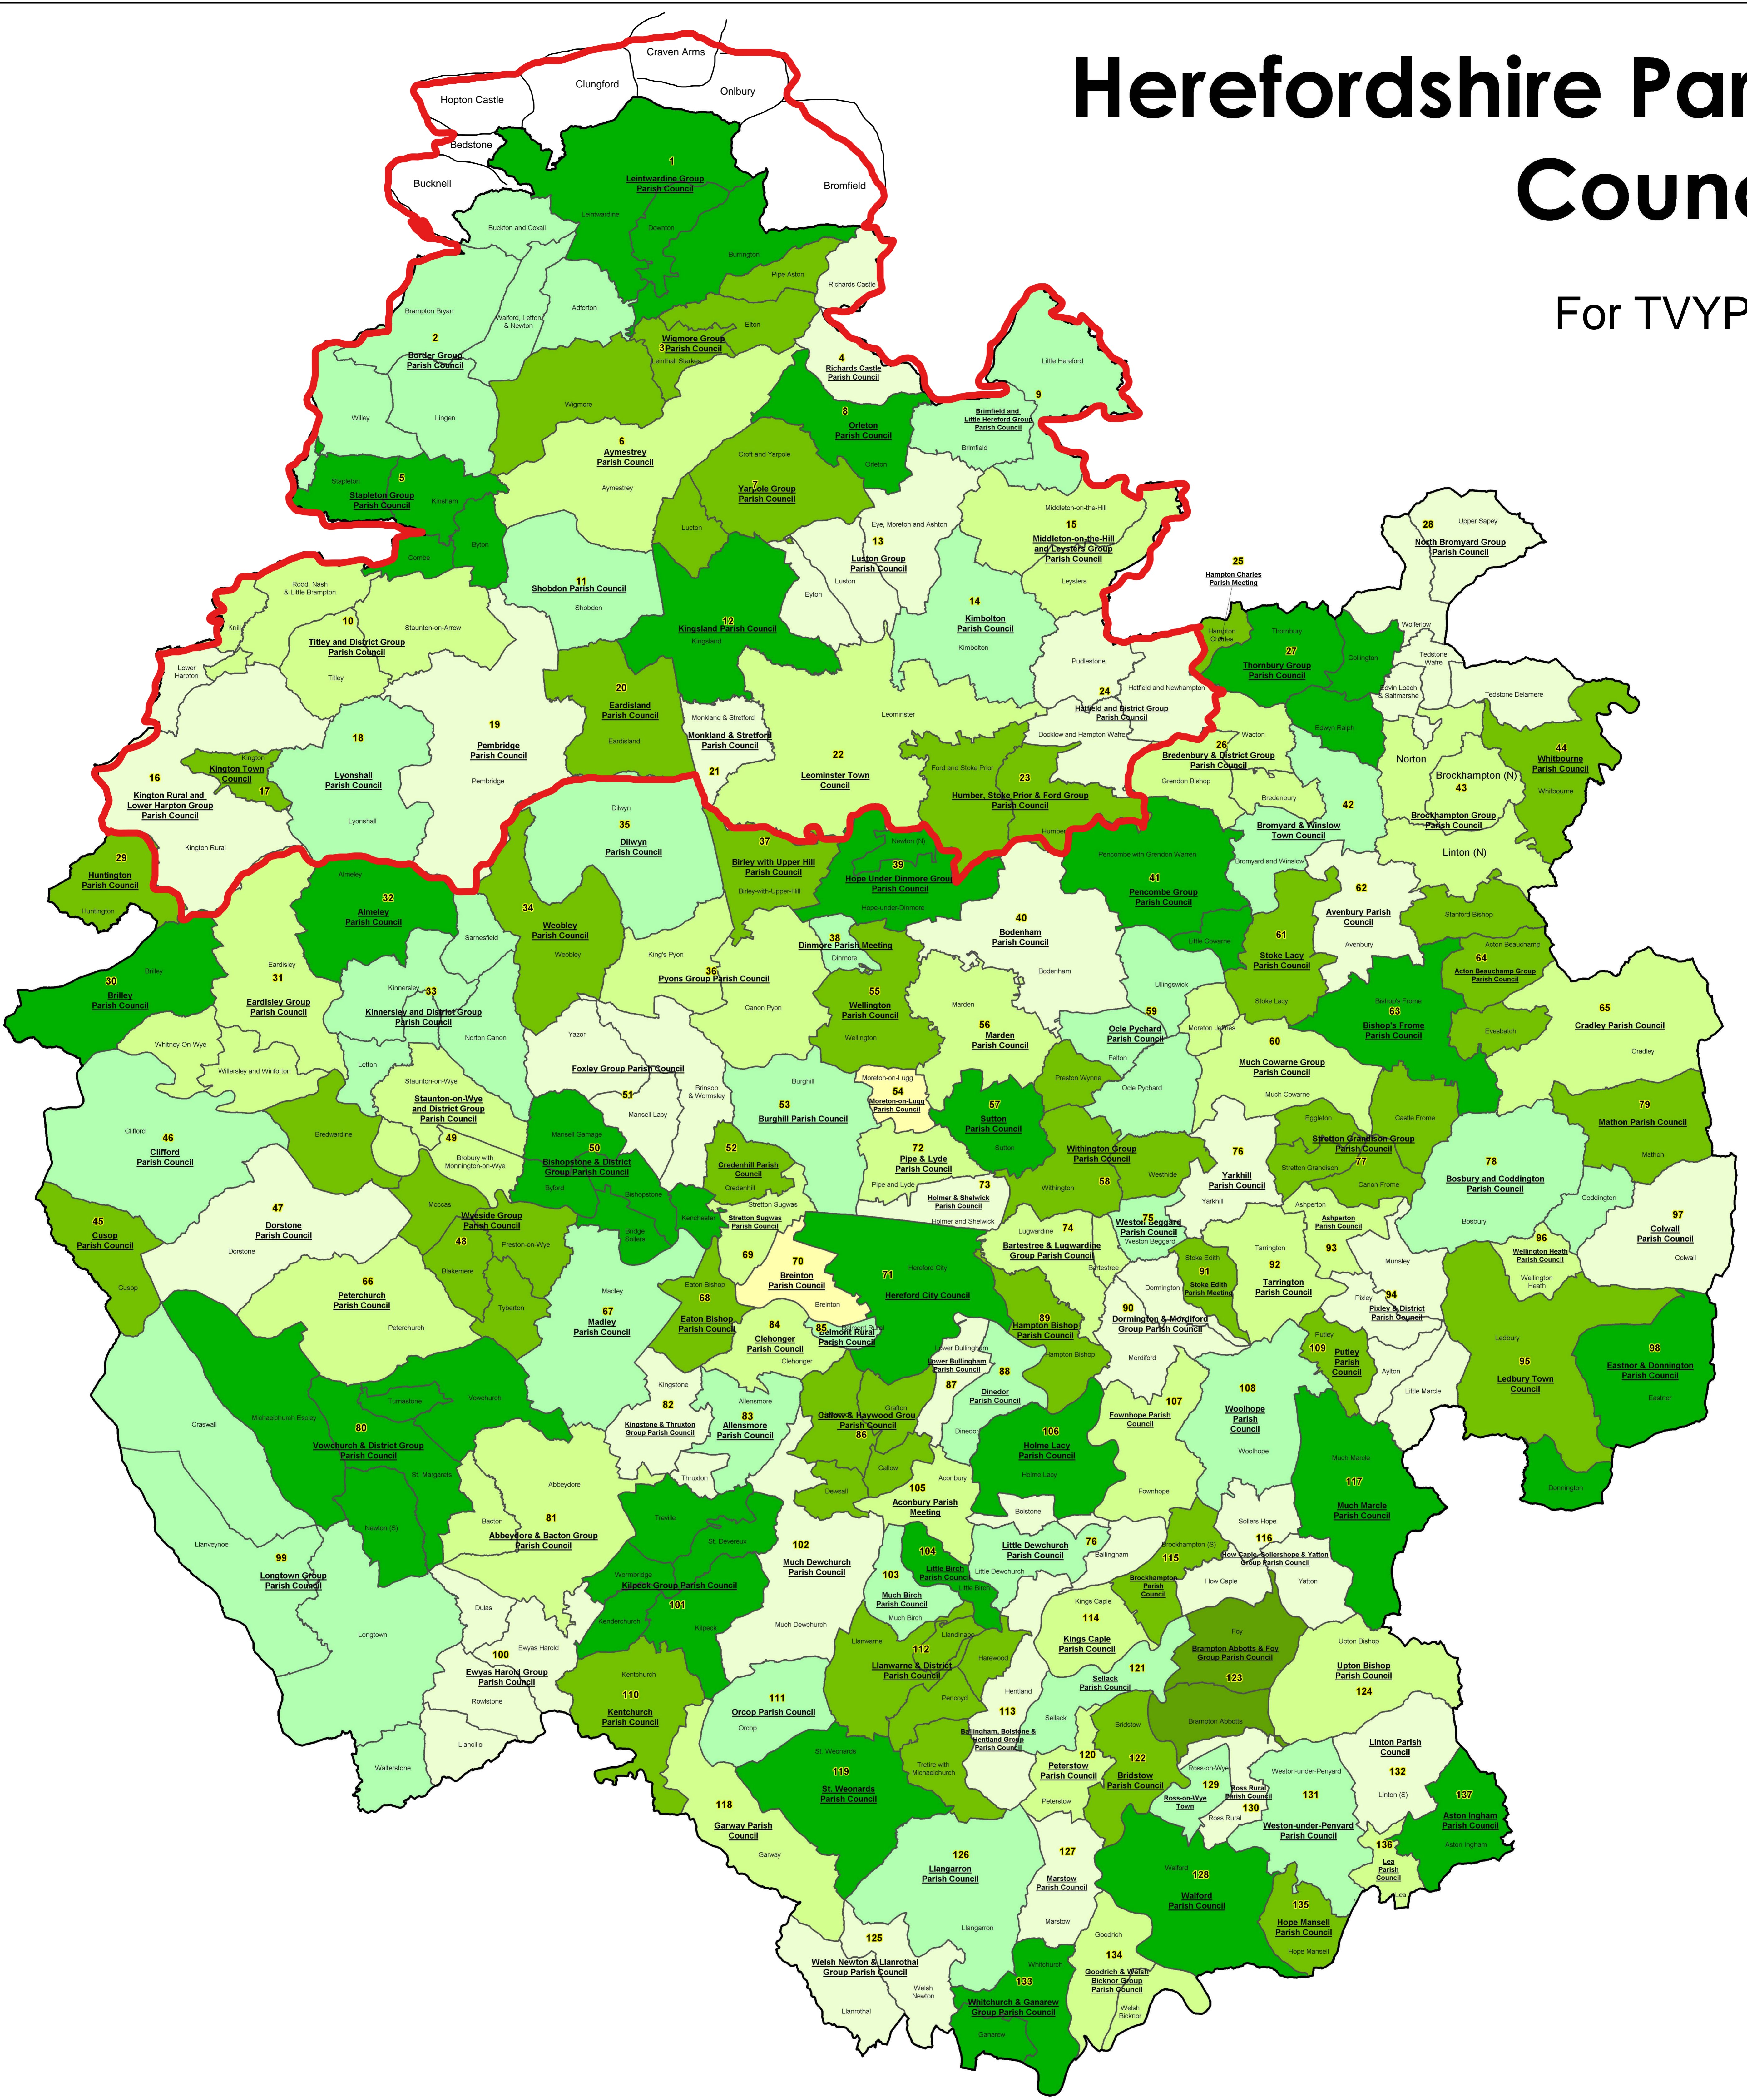

# Herefordshire Parish Councils

For TVYP

**Key**

- Parish Label: Upper Sapey
- Parish Council Reference Label: 33
- Parish: [Outline icon]
- Parish Council Areas: [Green shaded icon]

Parish Town Council	ID	Parish Town Council	ID	Parish Town Council	ID
Abbeydore & Bacton Group Parish Council	81	Fownhope Parish Council	107	Much Marcle Parish Council	117
Aconbury Parish Meeting	105	Frley Group Parish Council	51	North Bromyard Group Parish Council	28
Aston Beauchamp Group Parish Council	64	Garwey Parish Council	118	Cote Pychard Parish Council	59
Altenmore Parish Council	65	Goodrich & Welford Group Parish Council	134	Group Parish Council	111
Arney Parish Council	32	Hampton Bishop Parish Council	89	Cressle Parish Council	8
Amperton Parish Council	93	Hampton Charles Parish Meeting	25	Pembroke Parish Council	19
Ashton Ingham Parish Council	137	Hartfield and District Group Parish Council	54	Penscombe Group Parish Council	41
Avenbury Parish Council	62	Hereford City Council	71	Peterschurch Parish Council	66
Aymestrey Parish Council	32	Home Lacy Parish Council	106	Peterston Parish Council	120
Bateman's Lower & Herland Group Parish Council	113	Home & Shabden Parish Council	73	Pipe & Lyde Parish Council	72
Bartone & Lugwardine Group Parish Council	74	Home Lacy Parish Council	106	Pitney & District Parish Council	54
Belmore Rural Parish Council	90	Hungerford Group Parish Council	135	Pitney Parish Council	39
Belton Parish Council	67	Hungerford Group Parish Council	135	Pyons Group Parish Council	36
Berkeley Parish Council	37	Hunter, Stoke Prior & Ford Group Parish Council	23	Richard Castle Parish Council	4
Berkeley & District Group Parish Council	50	Huntington Parish Council	29	Richard's Castle Parish Council	4
Bodham Parish Council	40	Huntington Parish Council	29	Ridgeway Parish Council	3
Bodreth Group Parish Council	2	Huntington Parish Council	29	Ridgeway Parish Council	3
Bosbury and Coddington Parish Council	78	Huntington Parish Council	29	Ridgeway Parish Council	3
Bosbury & Lugwardine Group Parish Council	74	Huntington Parish Council	29	Ridgeway Parish Council	3
Bosbury & Lugwardine Group Parish Council	74	Huntington Parish Council	29	Ridgeway Parish Council	3
Bosbury & Lugwardine Group Parish Council	74	Huntington Parish Council	29	Ridgeway Parish Council	3